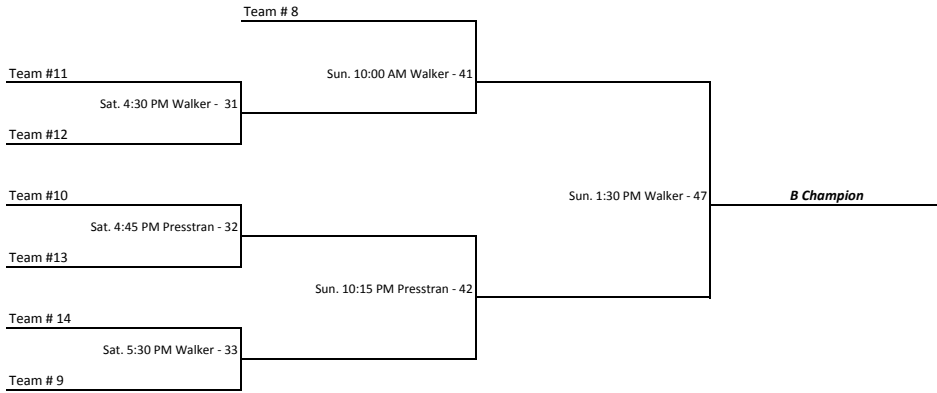

St. Thomas Minor Hockey Association
Tyke Classic

A DIVISION - Teams # 1 - 7

B DIVISION - Teams # 8 - 14

C DIVISION - Teams #15 - 22

D DIVISION - Teams #23 - 26