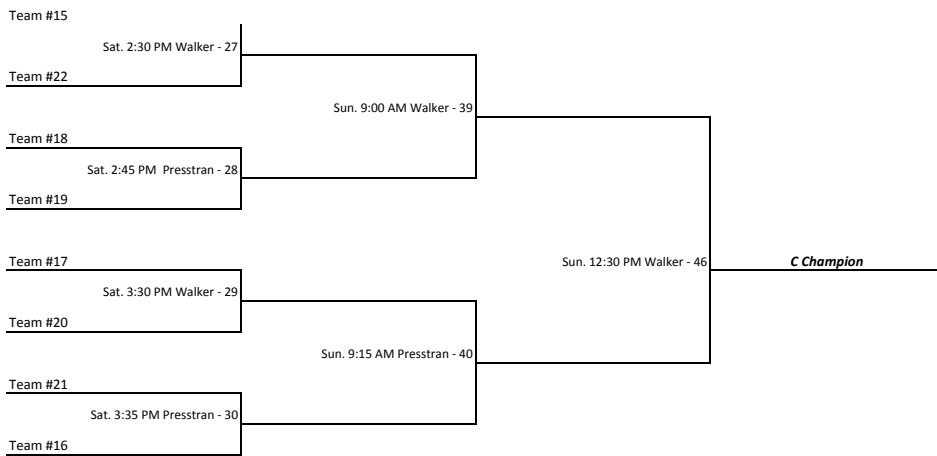

St. Thomas Minor Hockey Association
Tyke Classic

A DIVISION - Teams # 1 - 7

B DIVISION - Teams # 8 - 14

C DIVISION - Teams #15 - 22

D DIVISION - Teams #23 - 26