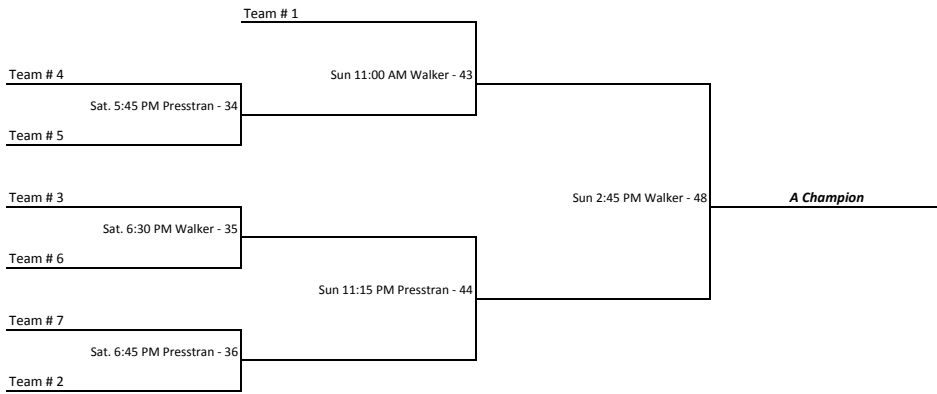

St. Thomas Minor Hockey Association
Tyke Classic

A DIVISION - Teams # 1 - 7

B DIVISION - Teams # 8 - 14

C DIVISION - Teams #15 - 22

D DIVISION - Teams #23 - 26